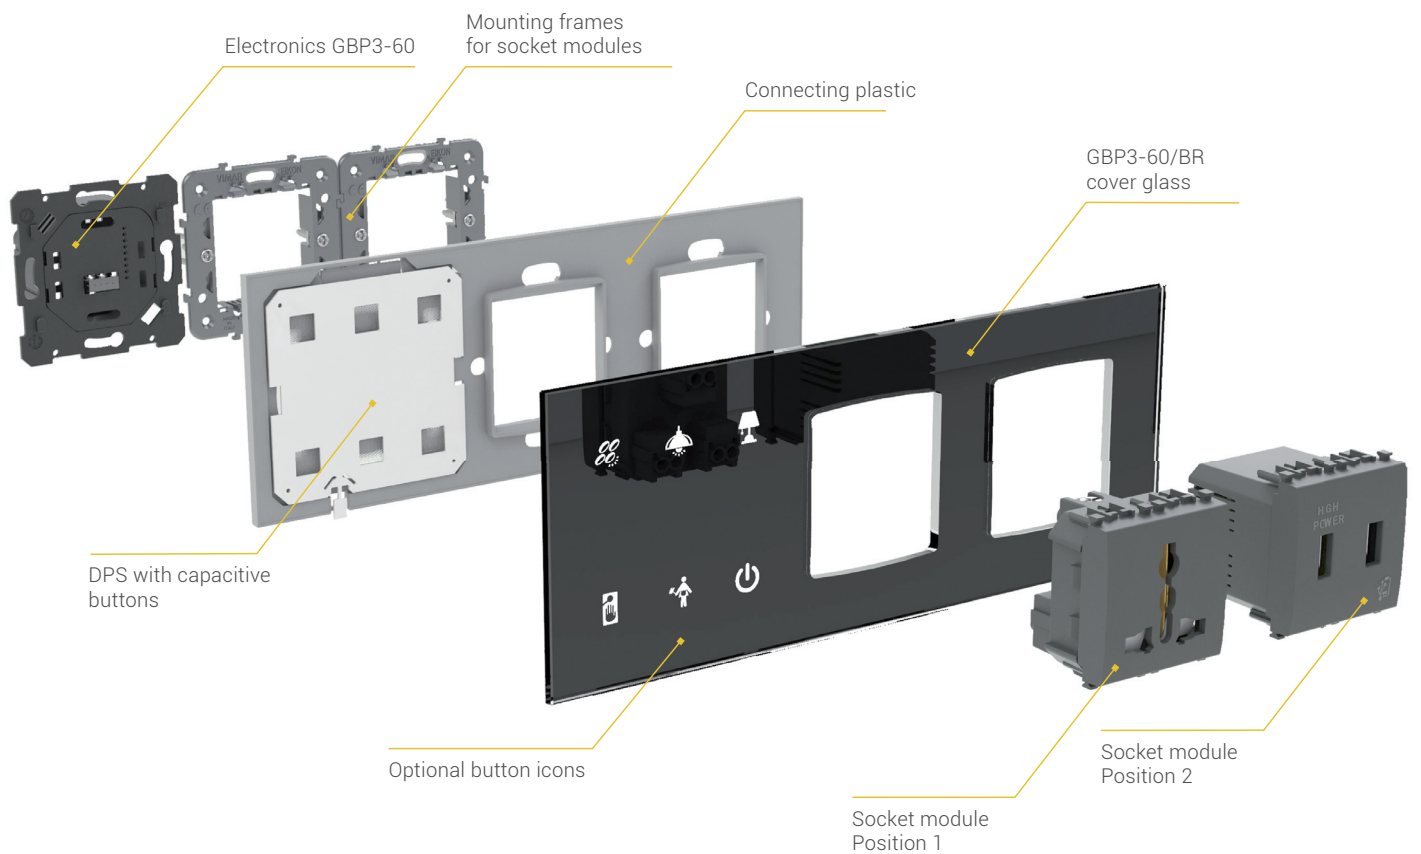

RETURN POWER

Directional relay used to control power from a generator running parallel to another generator or auxiliary device.

MORE INFORMATION

[DOWNLOAD THE RELAY CATALOG](#)

Bedside panel: luxurious and flexible

Glass panel GBP3-60

Technical parameters:

The GBP3-60 glass panel is a part of a complete range of iNELS Hotel Room Management (GRMS) units and its main use is the so-called Bedside Panel, a unit with customizable control buttons and modules for powering, for example, device.