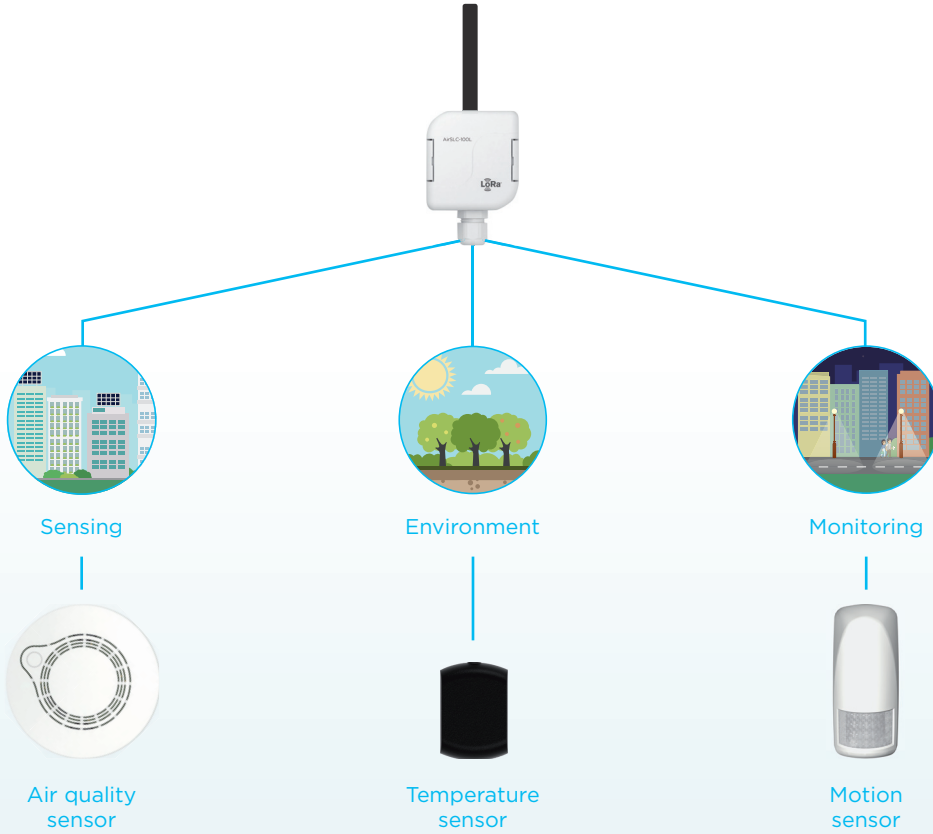

Smart street lighting

LoRa is not a parrot

Control technologies for lighting fixtures are numerous. What they need for their operations is a reliable network. We have chosen the LoRa network for public lighting. It allows devices to communicate

inexpensively, safely, over long distances and optimized for minimal power consumption. If you do not have a network yet, we will be happy to build it for you. The LoRa network can then become the basis of the Smart City.

LORA Receiver
AirSLC-100L