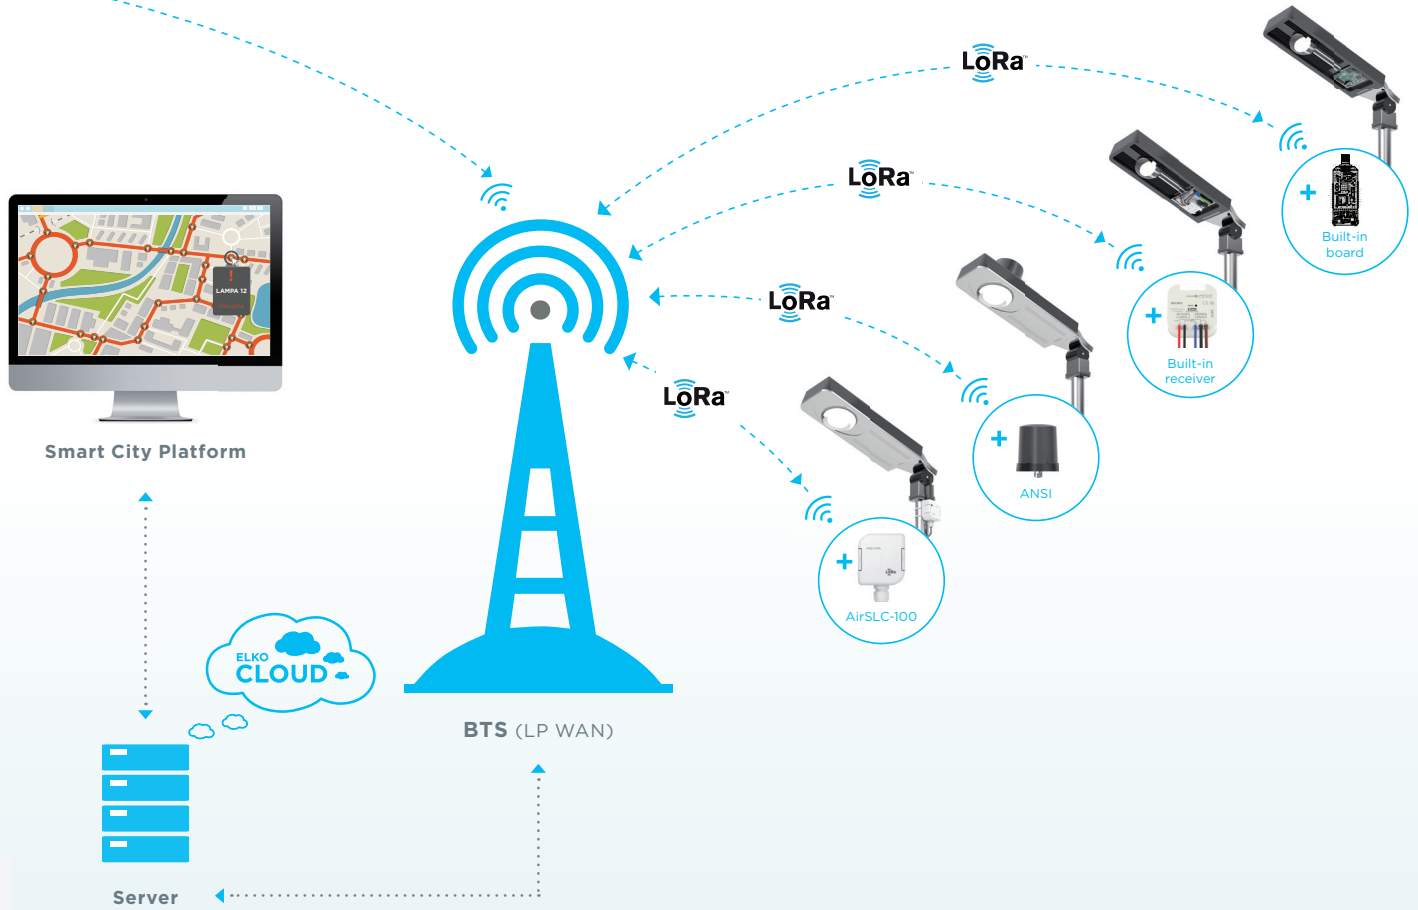

ELKO EP prepares implementation in the district of Prague 3. The reward for the winners of smart city for the future is the installation of smart lighting in one of the city parks.