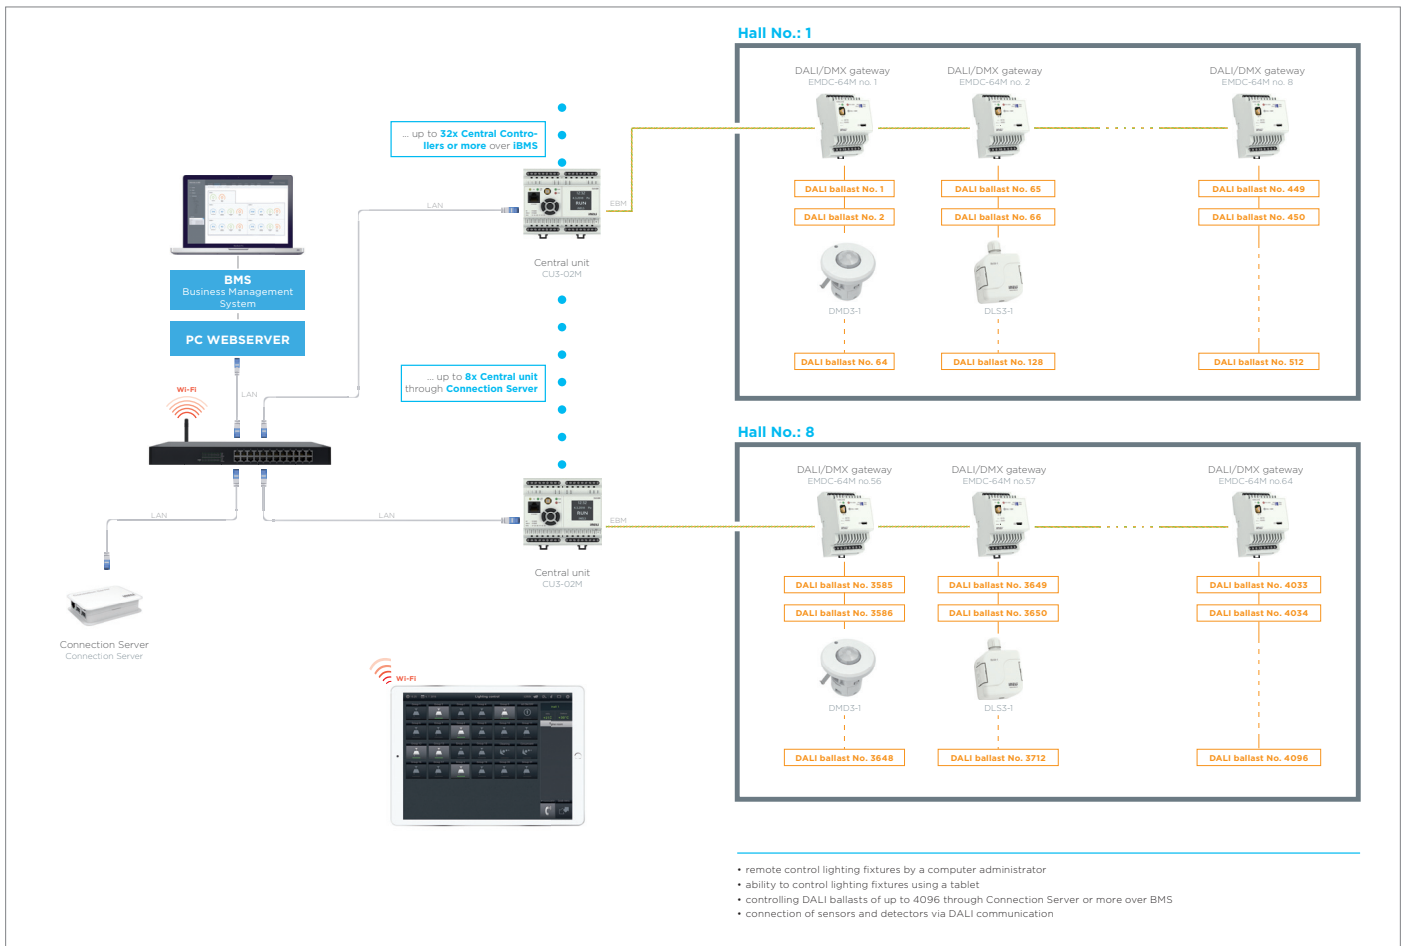

The new „Solution“ section

The new 'Solution' section. In this section we add more and more technological devices and connective products into smart units. Whether it is hotels, offices, commercial spaces or smart cities, we always strive for maximum efficiency, economy and comfort. We offer solutions for offices, residences, industry, hotel, commercial spaces and Smart Cities.

SEE THE SOLUTION OF HOME AND BUILDINGS

Exhibitions/Conferences/Training

Keep up-to-date with when and where to find us. We are planning a lot in the autumn. In the middle of September, we will head to Dubai for the **Dubai Hotel Show**, we are constantly conducting expert presentations with our partners, excursions to the company, and regular **training** for people interested in new information and trends.

☆ Exhibitions
2. 11. 2017
Thursday
More information

🎤 Conference
14. 9. 2017
Monday
More information

🎓 Trainings
10. 10. 2017
Tuesday
Register

LOOK FOR UPCOMING EVENTS